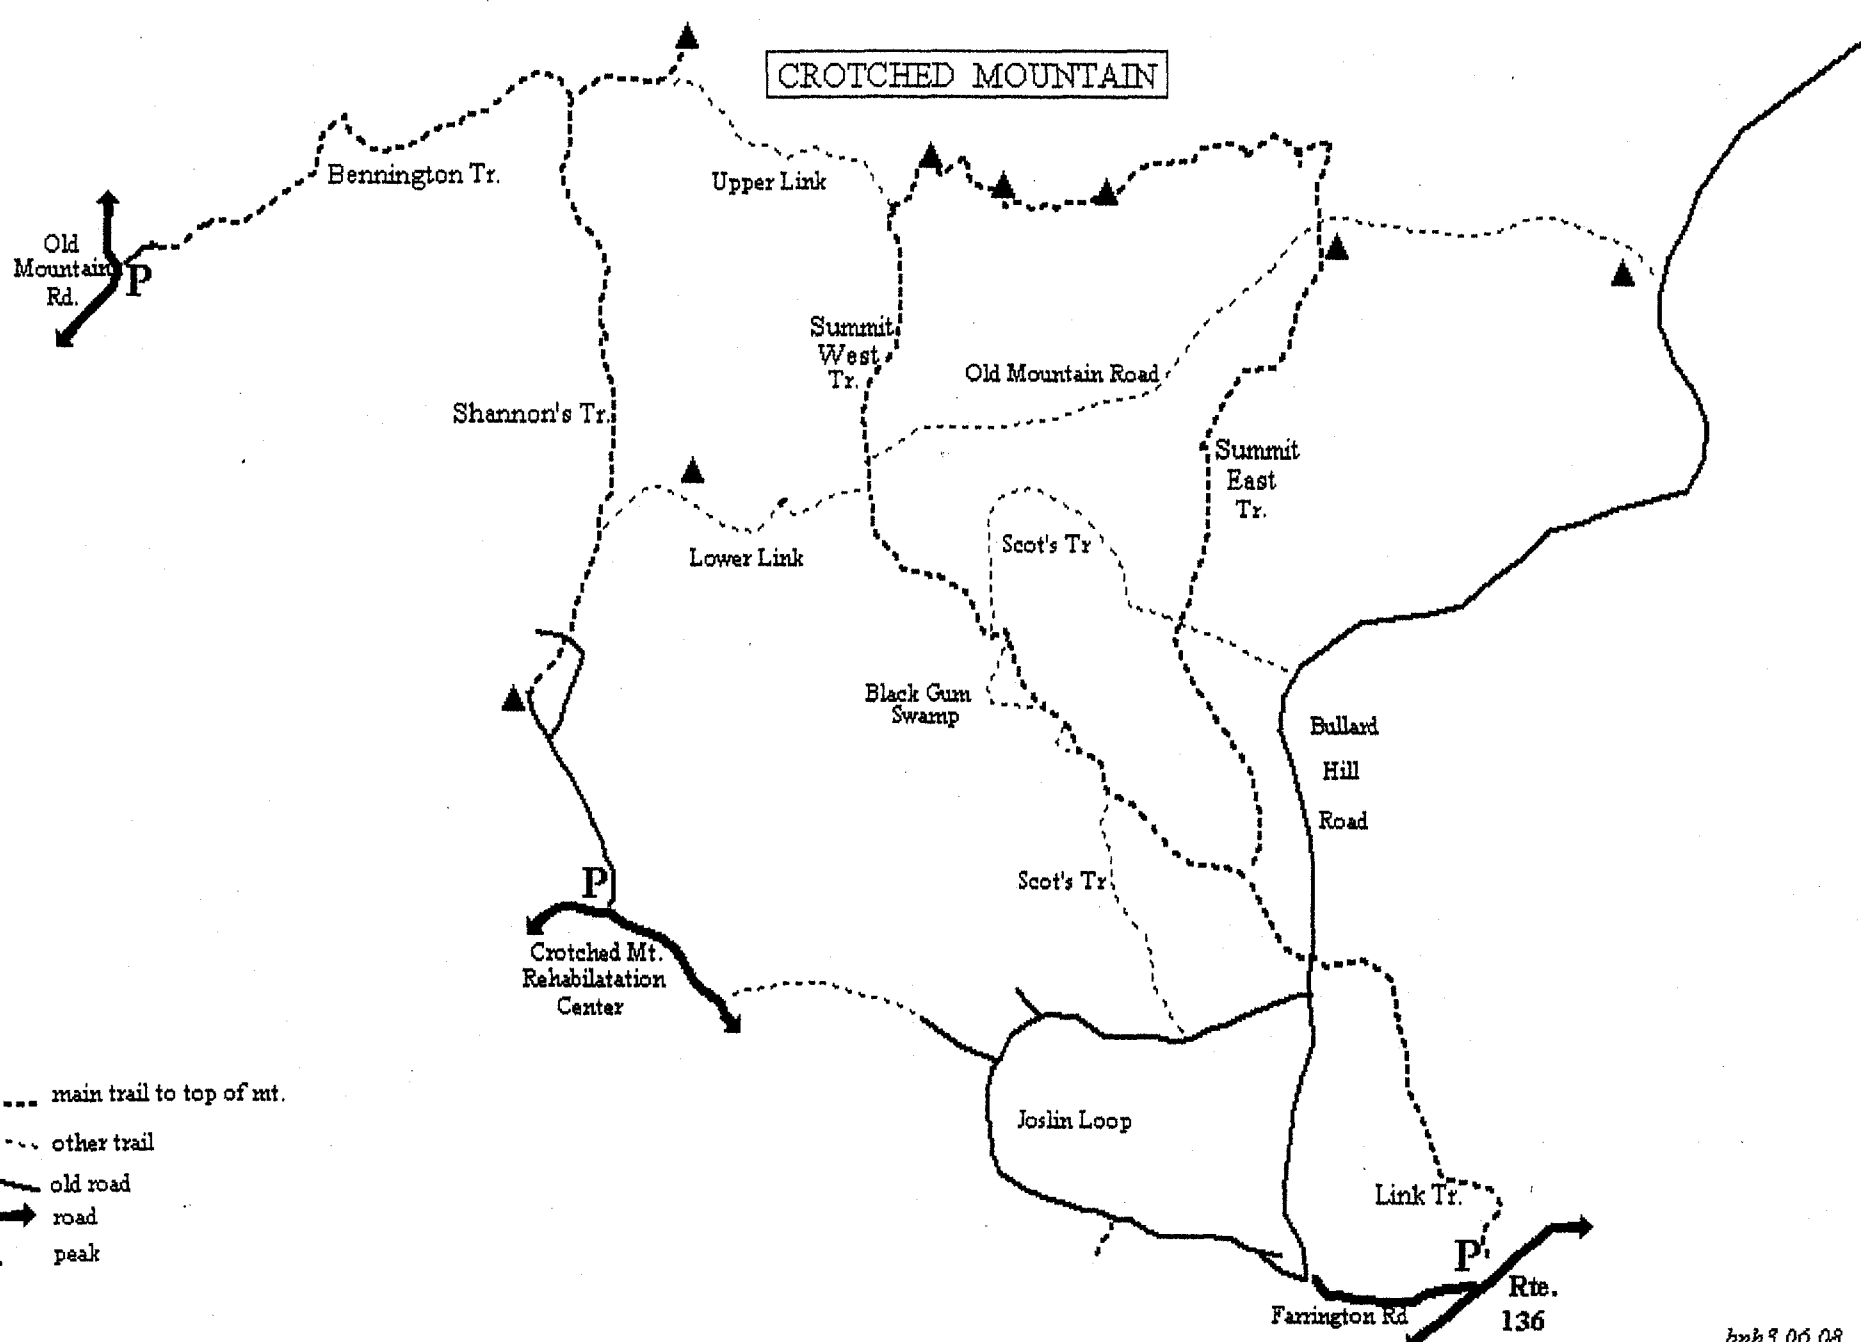

CROTCHED MOUNTAIN

- main trail to top of mt.
- - - - - other trail
- old road
- ↔ road
- ▲ peak

MN TN
15½°

Map created with TOPO! © 2003 National Geographic (www.nationalgeographic.com/topo)

bph 3.06.08